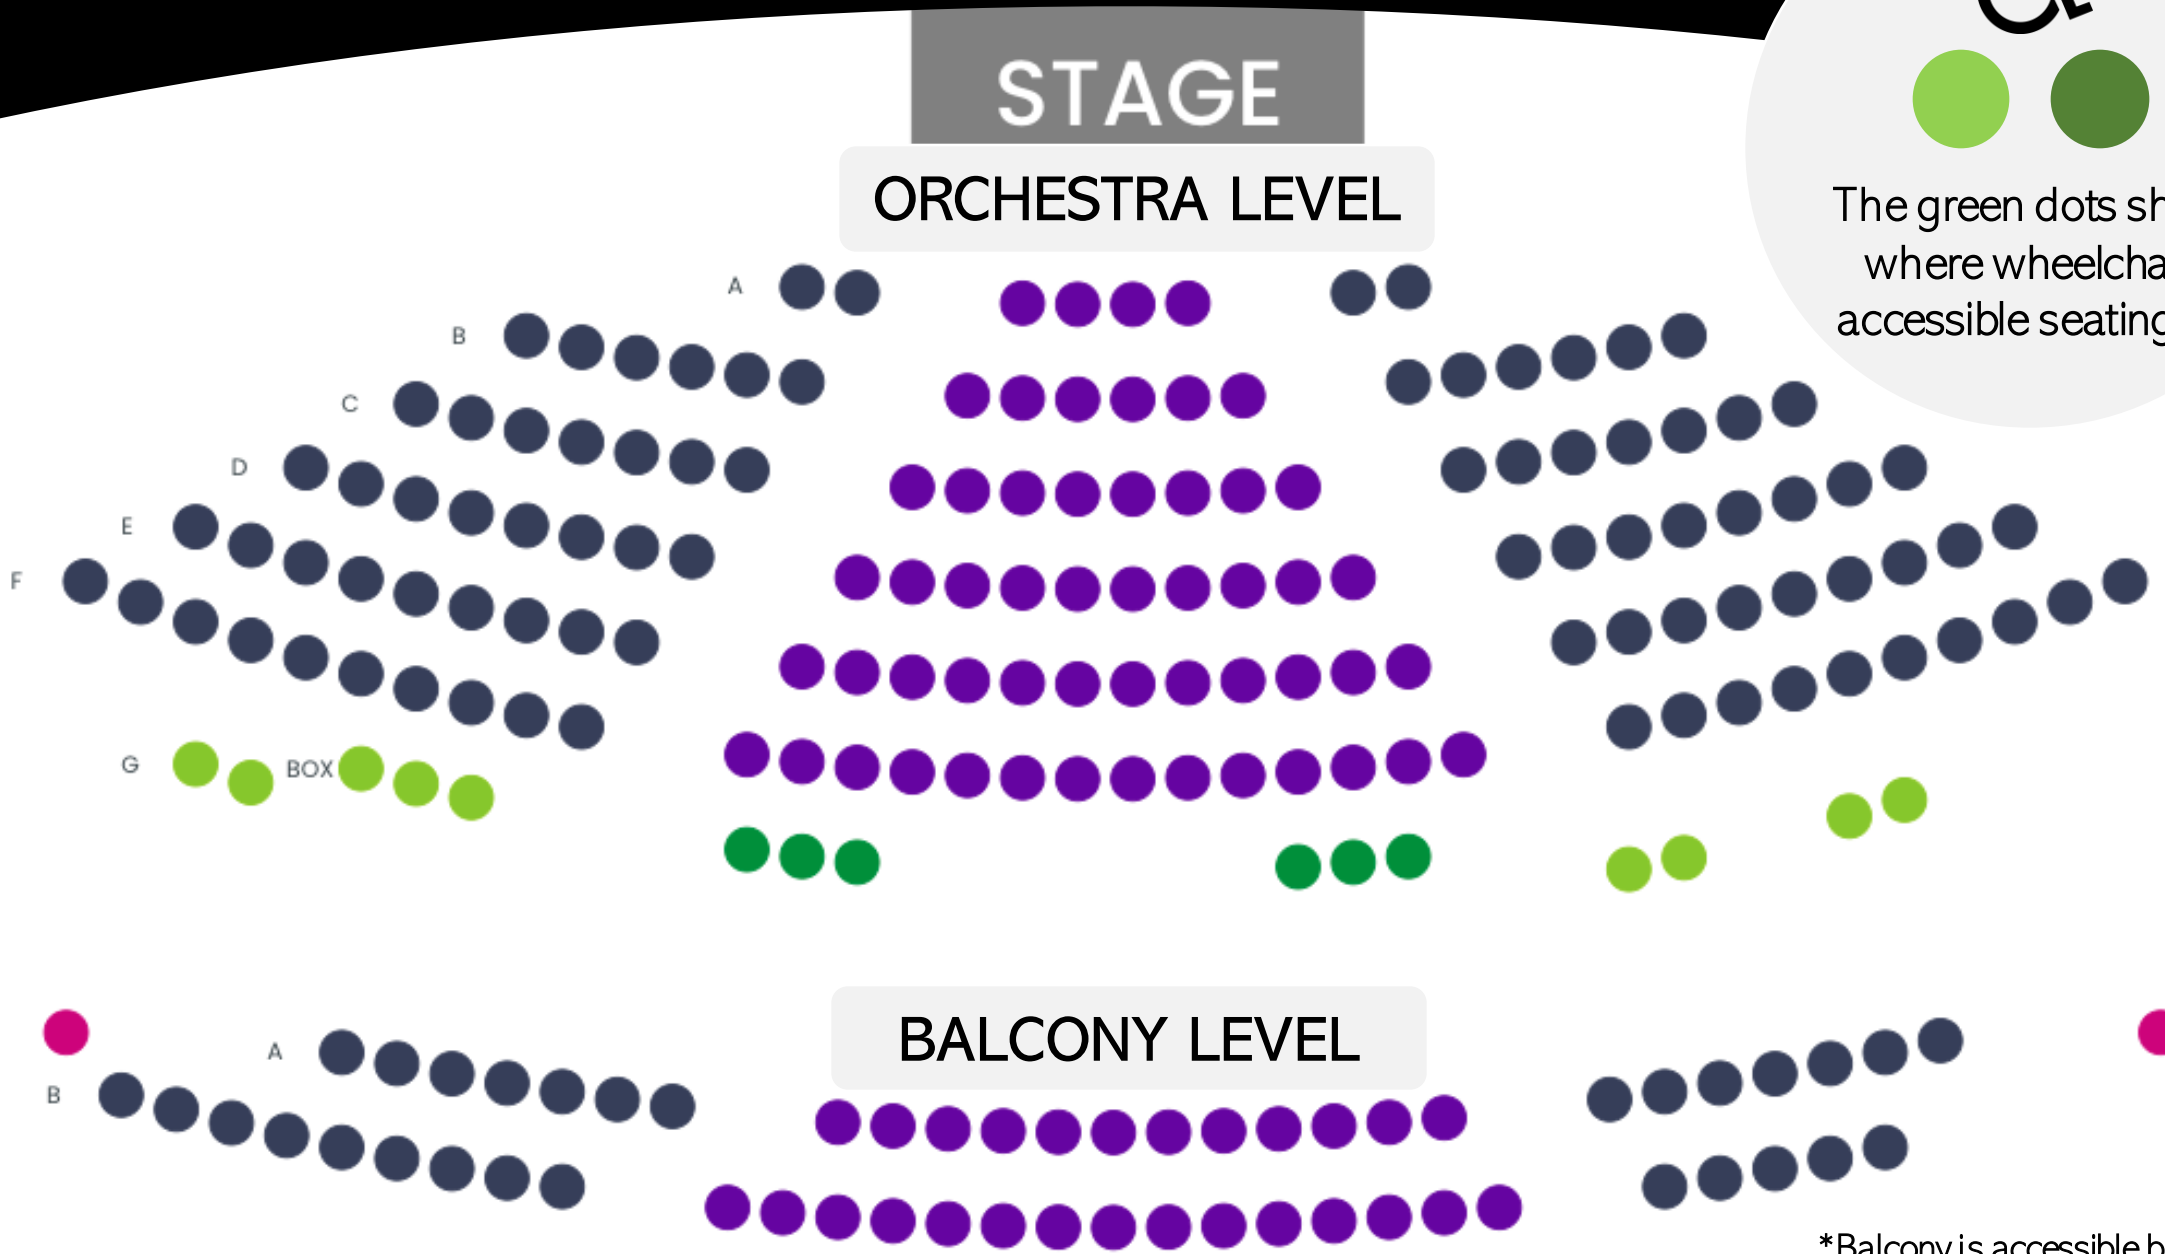

# MAINSTAGE THEATER

The green dots show where wheelchair accessible seating is.

\*Balcony is accessible by stairs only.